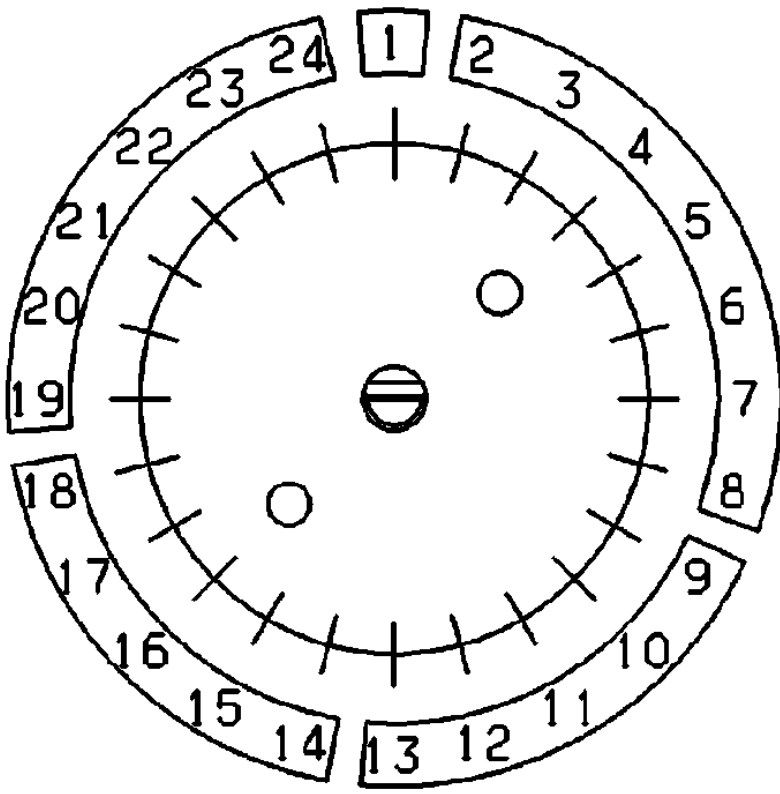

C6 (common)					
1		●	●	●	●
2		●			●
3		●	●		
4		●		●	
5		●	●	●	
6				●	●
7	●				
8	●				●
9	●			●	
10		●		●	●
11			●		●
12	●			●	●
13	●		●		
14			●	●	
15	●		●		●
16			●	●	●
17	●		●	●	
18	●		●	●	●
19	●	●			
20		●	●		●
21					●
22		●			
23				●	
24			●		
	C1	C2	C3	C4	C5